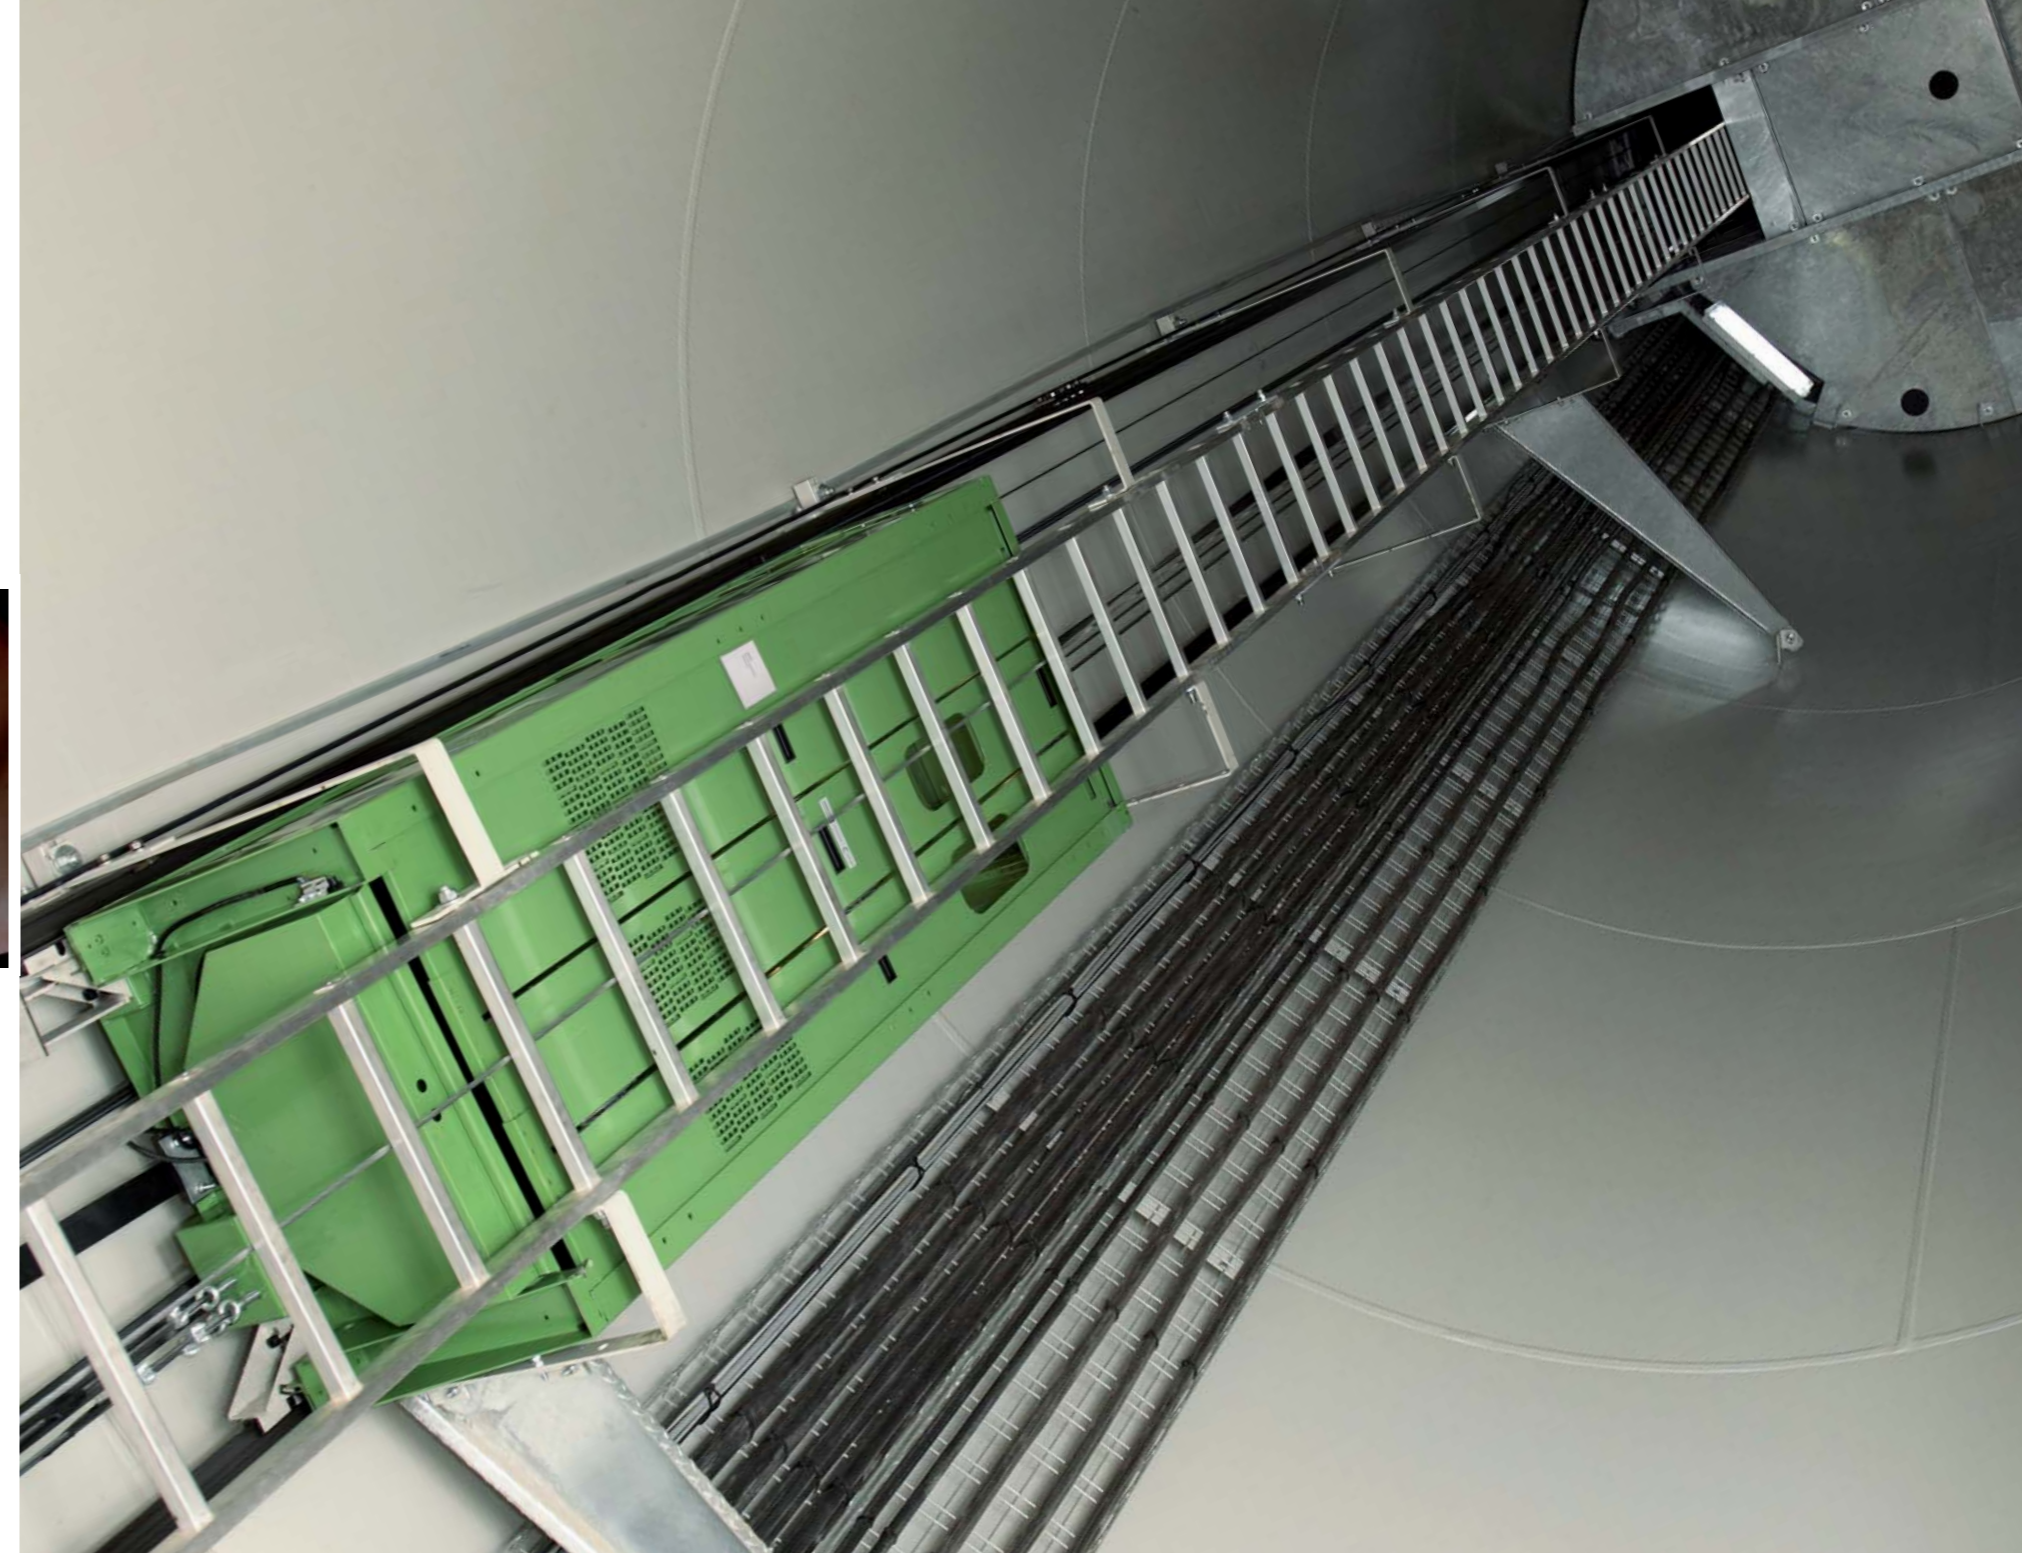

Ability.  
Rising to the challenge on a daily basis.

MP PARKING lift  
Jaguar showroom  
Córdoba. Spain  
Lift: MP5850L 02H

Sustainability.  
The power that turns our cogs.

48  
MP

MP EOLIFT  
Sisante Iberdrola Wind Farm  
Cuenca. Spain